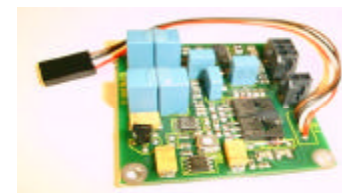

Nera
WorldPhone

Spareparts

Marine & Voyager

Antenna spareparts

- Rotary joint
 ☞ marine

SPAC-AS00005

- N connector with carbon
 ☞ marine/Voyager

SPAC-AS00004

- Control & tracking unit
 ☞ marine/voyager

SPAC-AS00008

- Processor w/program
 ☞ marine

SPAC-AS00052

- Elevation motor control
 ☞ marine

SPAC-P00005

Antenna spareparts

- Power supply PCB
 ☞ marine/voyager