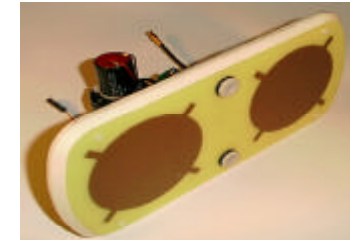

Nera
WorldPhone

Spareparts

Marine & Voyager

Antenna spareparts

- Rotary joint
 ☞ marine

SPAC-AS00005

- N connector with carbon
 ☞ marine/Voyager

SPAC-AS00004

- Control & tracking unit
 ☞ marine/voyager

SPAC-AS00008

- Processor w/program
 ☞ marine

SPAC-AS00052

- Elevation motor control
 ☞ marine

SPAC-P00005

Antenna spareparts

- Power supply PCB
 ☞ marine/voyager

SPAC-P00015

- Cross-elev. module, w/antenna unit
 ☞ marine

SPAC-AS00054

- Elevation sensor unit
 ☞ marine

SPAC-P00021

- Antenna unit
 ☞ marine/voyager

SPAC-AS00006

Antenna spareparts

- RF unit
 ☞ marine/voyager
 SPAC-AS00009

- Azimuth step-motor w/cable
 ☞ marine
 SPAC-AS00055

- Elevation motor DC
 ☞ marine
 SPAC-AS00012

- Belt for elevation Z=109
 SPAC-M10-0005
- Belt for cross-elevation Z=87
 SPAC-M10-10006
- Belt for azimuth Z=160
 SPAC-M10-10007
- Belt for azimuth Z=151 (voyager)
 SPAC-M10-10008