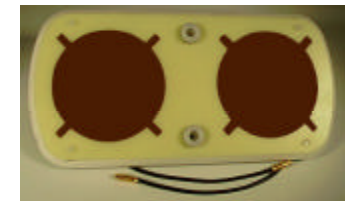

SPAC-P00015

- Cross-elev. module, w/antenna unit
 ☞ marine

SPAC-AS00054

- Elevation sensor unit
 ☞ marine

SPAC-P00021

- Antenna unit
 ☞ marine/voyager

SPAC-AS00006

Antenna spareparts

- RF unit
 ☞ marine/voyager
 SPAC-AS00009

- Azimuth step-motor w/cable
 ☞ marine
 SPAC-AS00055

- Elevation motor DC
 ☞ marine
 SPAC-AS00012

- Belt for elevation Z=109
 SPAC-M10-0005
- Belt for cross-elevation Z=87
 SPAC-M10-10006
- Belt for azimuth Z=160
 SPAC-M10-10007
- Belt for azimuth Z=151 (voyager)
 SPAC-M10-10008