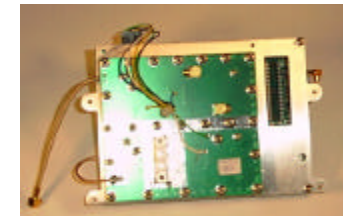

Nera
WorldPhone

Spareparts

Marine & Voyager

Antenna spareparts

- Rotary joint
 ☞ marine

SPAC-AS00005

- N connector with carbon
 ☞ marine/Voyager

SPAC-AS00004

- Control & tracking unit
 ☞ marine/voyager

SPAC-AS00008

- Processor w/program
 ☞ marine

SPAC-AS00052

- Elevation motor control
 ☞ marine

SPAC-P00005

Antenna spareparts

- Power supply PCB
 ☞ marine/voyager