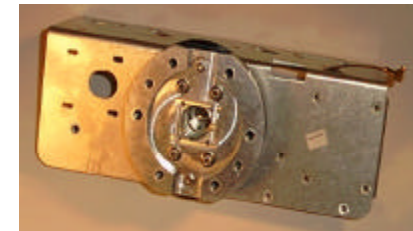

- RF unit
 ☞ marine/voyager
 SPAC-AS00009

- Azimuth step-motor w/cable
 ☞ marine
 SPAC-AS00055

- Elevation motor DC
 ☞ marine
 SPAC-AS00012

- Belt for elevation Z=109
 SPAC-M10-0005
- Belt for cross-elevation Z=87
 SPAC-M10-10006
- Belt for azimuth Z=160
 SPAC-M10-10007
- Belt for azimuth Z=151 (voyager)
 SPAC-M10-10008

Antenna spareparts

- Radome w/ O-Ring

☞ marine

QSXK 9119029

- Processor w/program

☞ voyager

SPAC-AS00053

- Rotary joint

☞ voyager

SPAC-AS10001

- Elevation step-motor

☞ voyager

SPAC-AS00021

Antenna spareparts

- Azimuth DC motor w/cable
 ☞ voyager

SPAC-AS00023