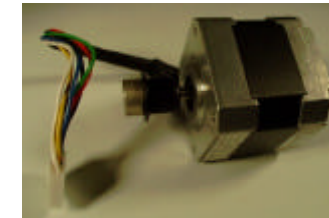

SPAC-P00015

- Cross-elev. module, w/antenna unit
 ☞ marine

SPAC-AS00054

- Elevation sensor unit
 ☞ marine

SPAC-P00021

- Antenna unit
 ☞ marine/voyager

SPAC-AS00006

Antenna spareparts

- RF unit
 ☞ marine/voyager
 SPAC-AS00009

- Azimuth step-motor w/cable
 ☞ marine
 SPAC-AS00055

- Elevation motor DC
 ☞ marine
 SPAC-AS00012

- Belt for elevation Z=109
 SPAC-M10-0005
- Belt for cross-elevation Z=87
 SPAC-M10-10006
- Belt for azimuth Z=160
 SPAC-M10-10007
- Belt for azimuth Z=151 (voyager)
 SPAC-M10-10008