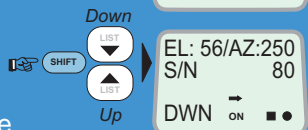

## Observe antenna movement and signal strength

- 1 Select **ANT.REL POINTING** function (28):

- 2 Press **ENTER** for readout:

*To move antenna manually:*

- 3 Press **ENTER** and then arrow down/up to move antenna in azimuth:

- 4 Press **SHIFT** and then arrow down/up to alter antenna elevation:

- 5 Press **ENTER** to store new position:

Revert to IDLE mode: