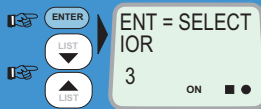

## Selecting Ocean Region

AOR-W (0), AOR-E (1), POR (2) or IOR (3)

1 Display current Ocean Region:

2 Move to EDIT mode: and scroll up/down to required region:

3 Enter selected region: and revert to IDLE mode: