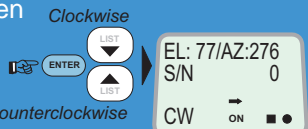

## Observe antenna movement and signal strength

- 1 Select **ANT.REL POINTING** function (28):

- 2 Press **ENTER** for readout:

*To move antenna manually:*

- 3 Press **ENTER** and then arrow down/up to move antenna in azimuth:

- 4 Press **SHIFT** and then arrow down/up to alter antenna elevation:

- 5 Press **ENTER** to store new position:

Revert to IDLE mode: