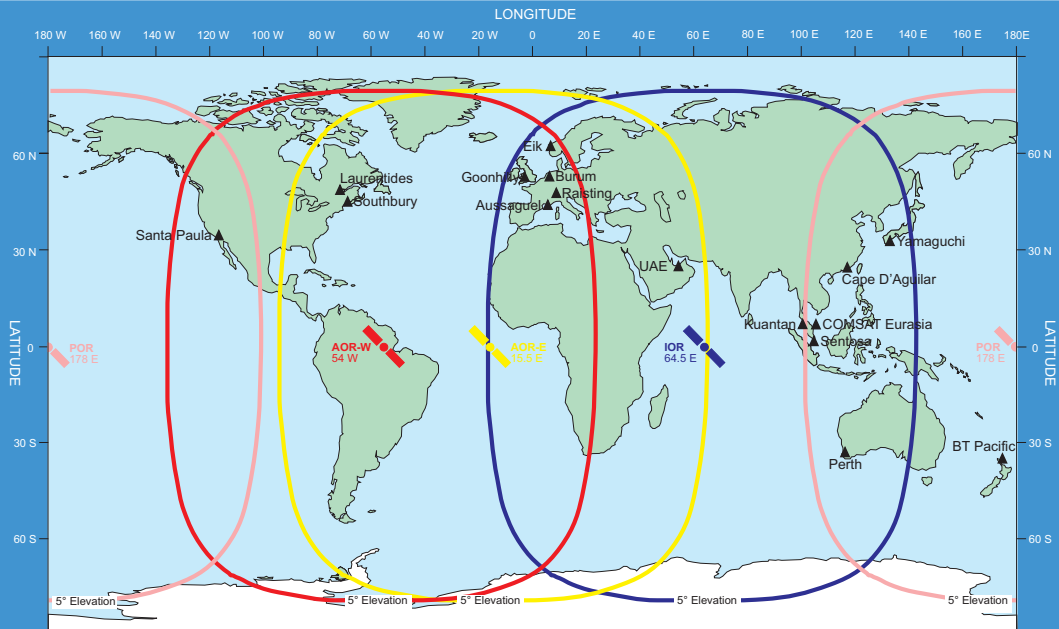

TEL: 872 TLX: 582
Pacific Ocean Region
POR

TEL: 874 TLX: 584
Atlantic Ocean West Region
AOR-W

TEL: 871 TLX: 581
Atlantic Ocean East Region
AOR-E

TEL: 873 TLX: 583
Indian Ocean Region
IOR

TEL: 872 TLX: 582
Pacific Ocean Region
POR