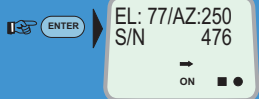

To move antenna manually:

1. 3 Press **ENTER** and then arrow down/up to move antenna in azimuth: