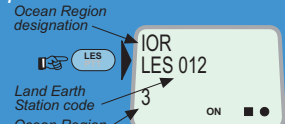

## Selecting Ocean Region

AOR-W (0), AOR-E (1), POR (2) or IOR (3)

1 Display current Ocean Region:

2 Move to EDIT mode: and scroll up/down to required region:

3 Enter selected region: and revert to IDLE mode:

## Selecting default LES

Circular indicator must appear

1 Display current Land Earth Station:

2 Key in the new LES code, e.g. no.4:

3 Store LES 004 as default:

Scroll up/down for other Ocean Regions:

Revert to IDLE mode: