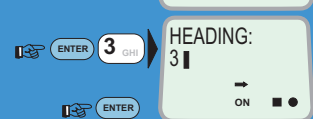

## Read/set compass heading

- 1 Select **READ/SET** function (29):

- 2 Check heading:

*If required adjust heading:*

- 3 Enter current gyro reading (0 . . 360°):

- 4 Verify the setting:

## Observe antenna movement and signal strength

- 1 Select **ANT.REL POINTING** function (28):

- 2 Press **ENTER** for readout:

*To move antenna manually:*

- 3 Press **ENTER** and then arrow down/up to move antenna in azimuth: