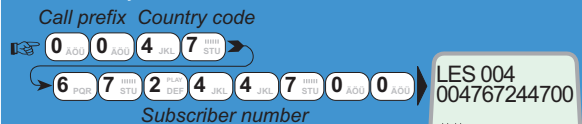

## Observe antenna movement and signal strength

- 1 Select **ANT.REL POINTING** function (28):

- 2 Press **ENTER** for readout:

*To move antenna manually:*

- 3 Press **ENTER** and then arrow down/up to move antenna in azimuth:

- 4 Press **SHIFT** and then arrow down/up to alter antenna elevation:

- 5 Press **ENTER** to store new position:

Revert to IDLE mode:

## Telephone call

- 0 Ready for operation:

- 1 Key in the international call prefix 00, the country code, the subscriber number,

- and initiate the call:

- 2 Clear call when finished:

*Call through selected LES:*