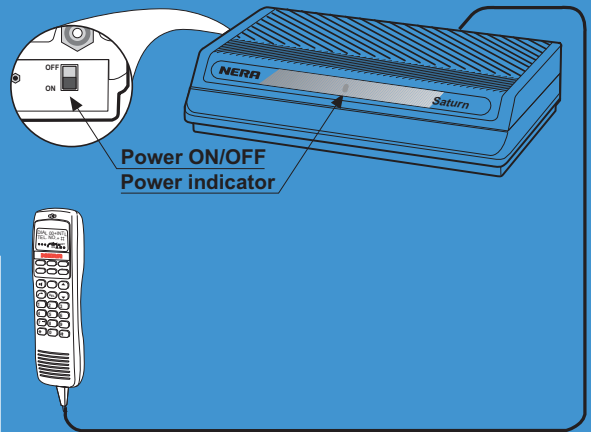

## Switching ON

- Activate the **Power ON/OFF** switch.

Handset operator access is set to default = user level when turning on power. The user level gives access to a limited number of handset functions. For additional access, the terminal must be set to operator(2) or owner level(4).